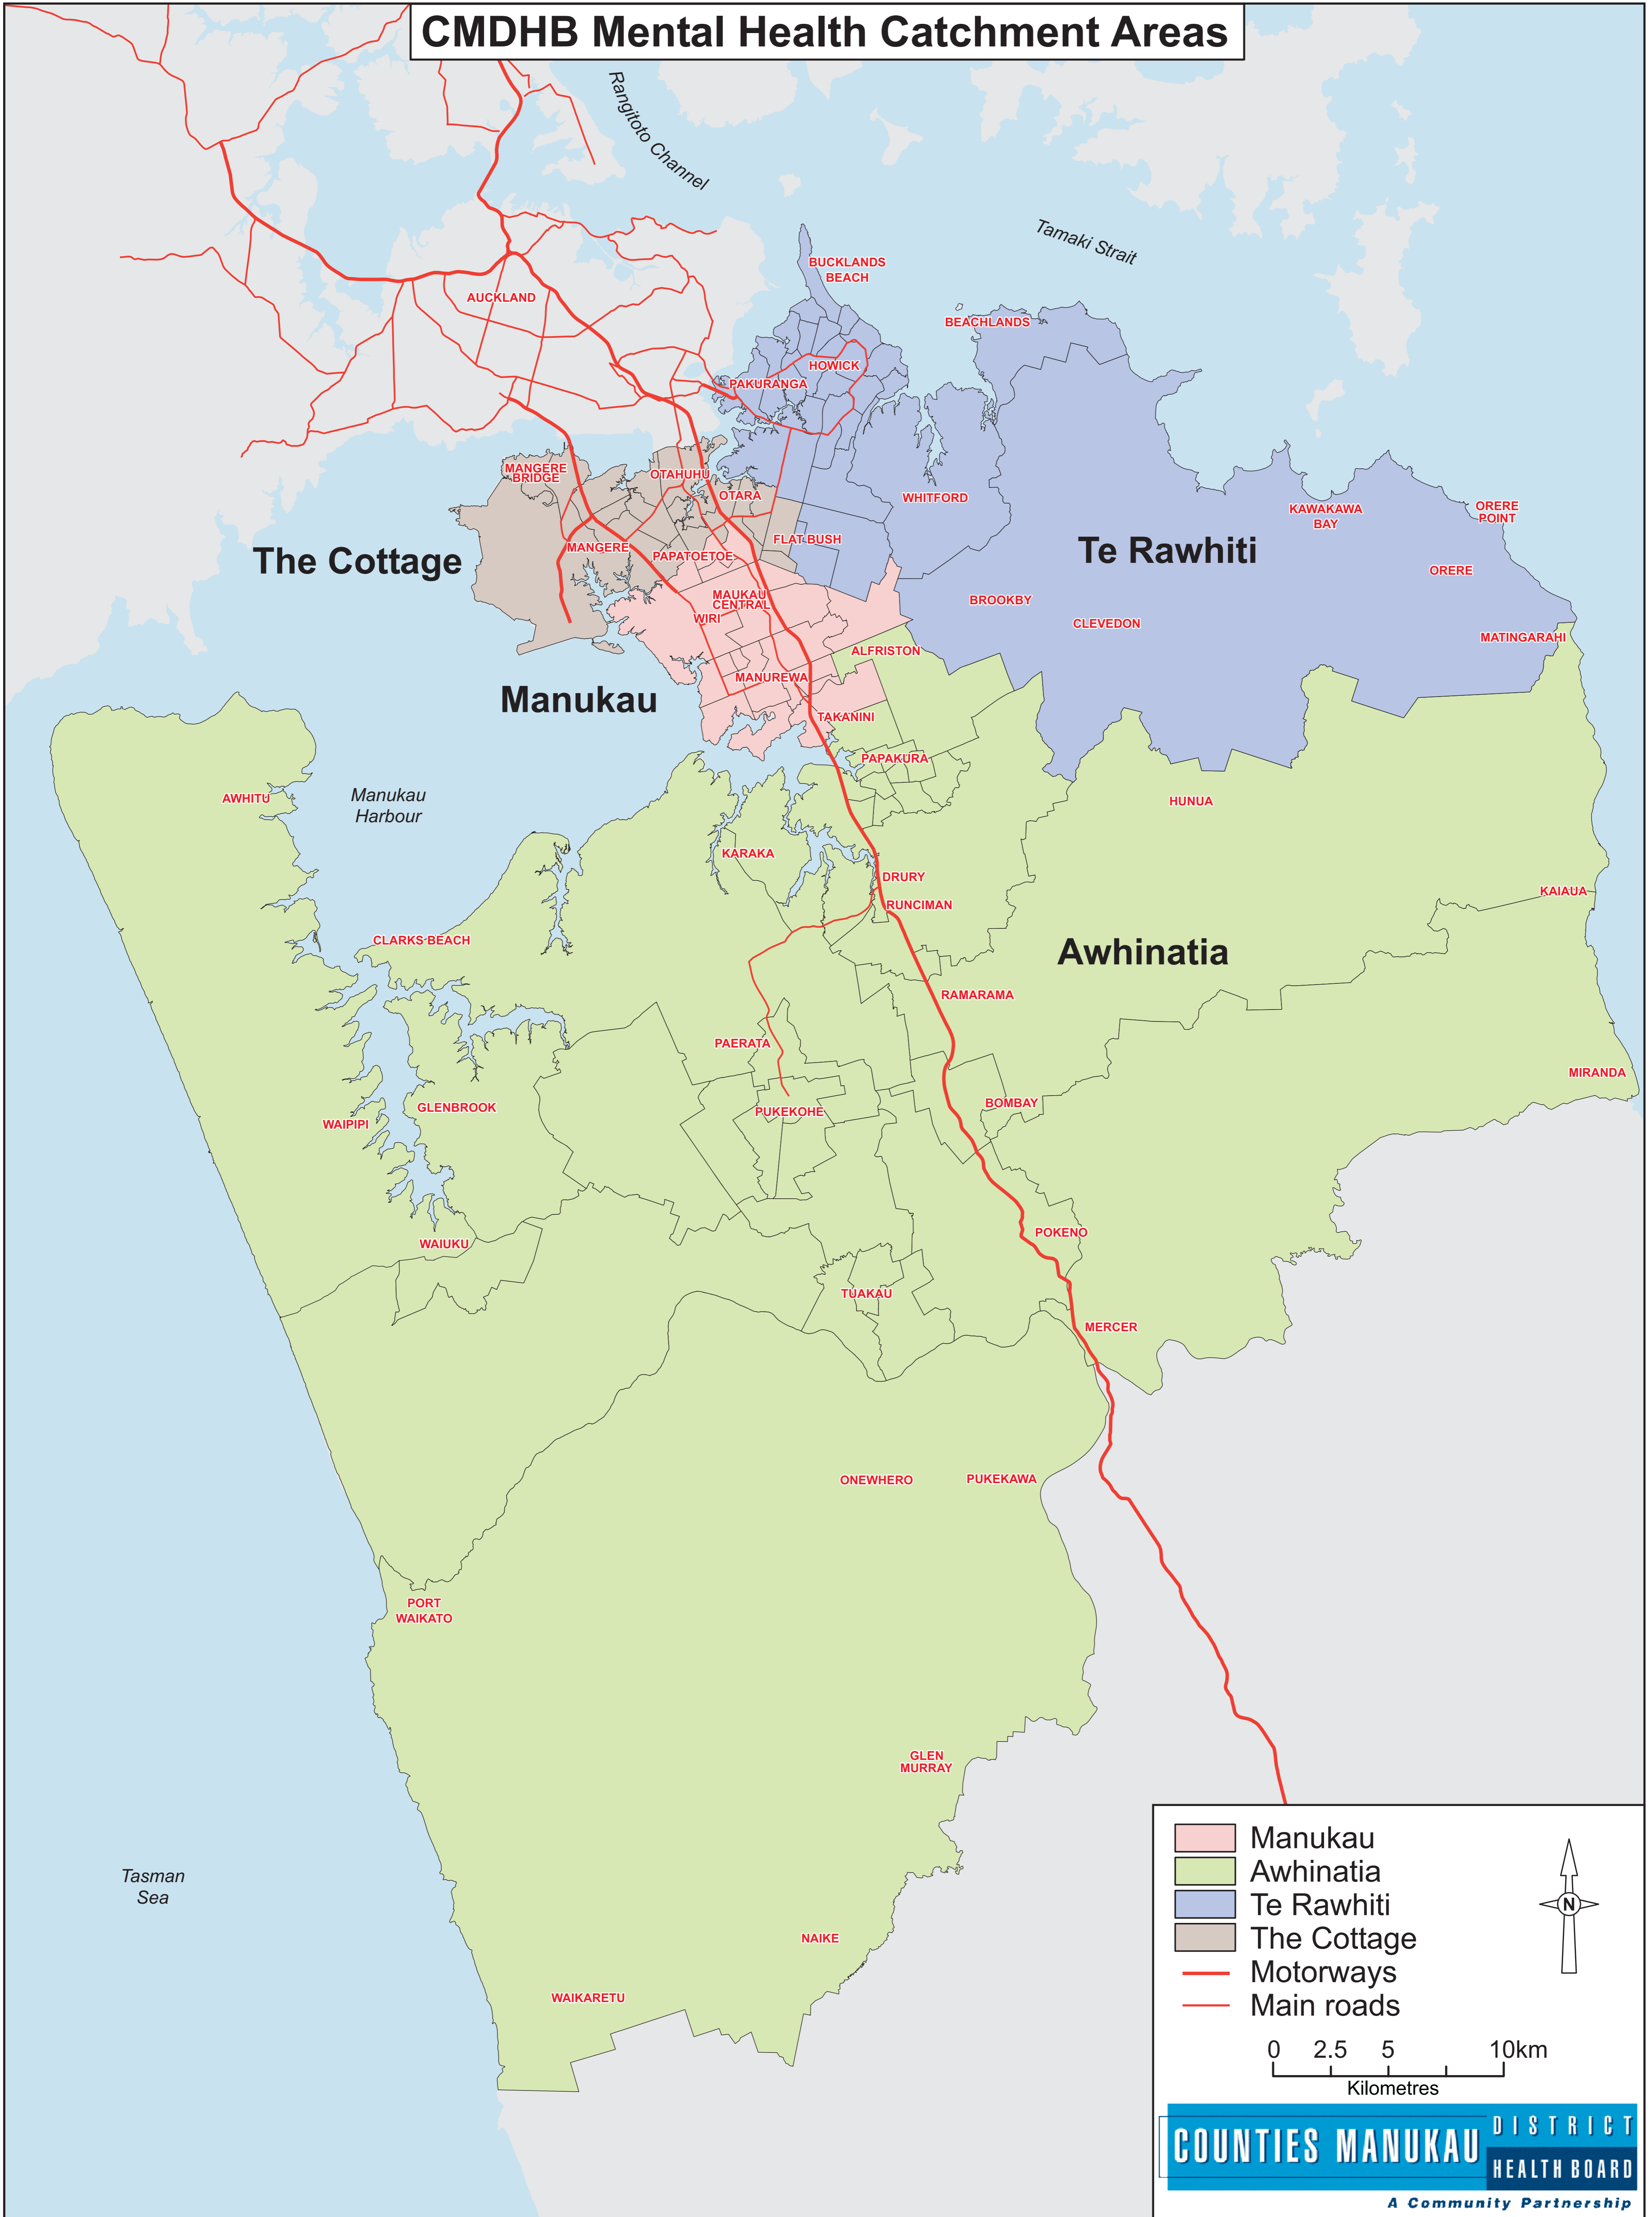

CMDHB Mental Health Catchment Areas

Manukau
 Awhinatia
 Te Rawhiti
 The Cottage
 Motorways
 Main roads

0 2.5 5 10km
Kilometres

COUNTIES MANUKAU DISTRICT HEALTH BOARD
A Community Partnership